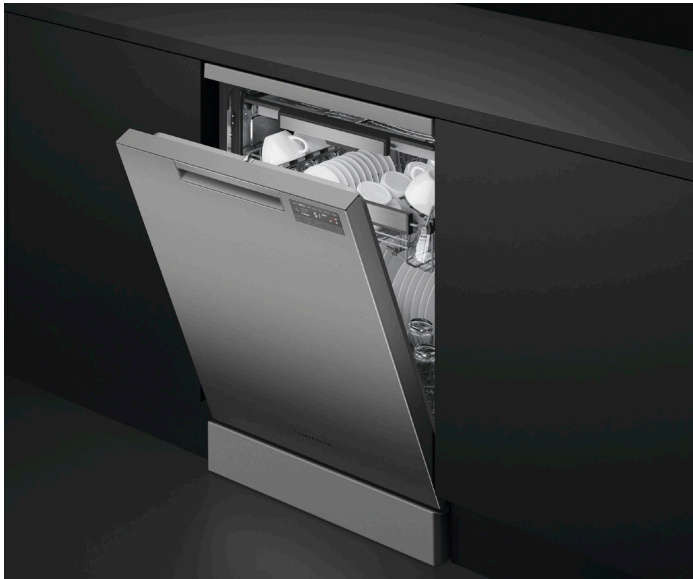

SPECIFICATION GUIDE

DW60FC3B3,

DW60FC3X3

OVERVIEW

A freestanding dishwasher offering flexible placement across a range of configurations, available in Stainless Steel or Black Stainless Steel to complement our Contemporary style suite of appliances. Compatible with bench heights between 850–895mm, with a Triple Wash System, variable wash pressure and AutoDry, plus stemware grippers, pitch-adjustable tines and SmartHQ™ app connectivity for perfect results across a range of load types.