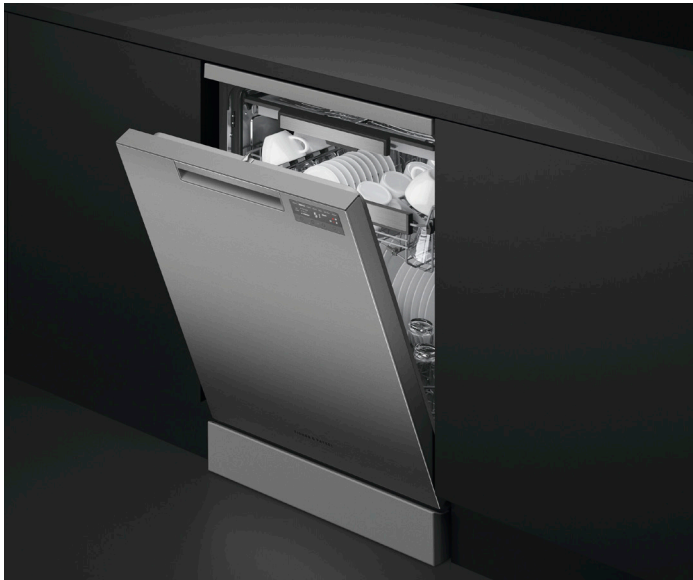

DW60FC2X2, DW60FC2X3

OVERVIEW

A freestanding dishwasher with 4-star energy and 5-star water ratings, offering flexible placement across a range of configurations, available in Stainless Steel or Black Stainless Steel to complement our Contemporary style suite of appliances. Compatible with bench heights between 850–895mm, with Auto Cycle and AutoDry, plus flexible racking and cycle modifiers to suit a range of load types.

FEATURES

1. 1 Freestanding installation anywhere in the kitchen, including under bench heights between 850–895mm
2. 2 15 place setting capacity, easily accommodating plate sizes up to 320mm
3. 3 Auto Cycle sensing automatically adjusts time, temperature and water use to suit each load
4. 4 AutoDry automatically opens the door at end of the cycle and releases steam for more effective drying
5. 5 Seven wash programs including Auto, Eco and 60 Min cycles
6. 6 Dry+, Sanitise and Half Load wash modifiers for added flexibility
7. 7 Flexible racking with height-adjustable upper basket, foldable cup racks and cutlery basket
8. 8 Front-of-door controls with status display
9. 9 4-star energy and 5-star water rating
10. 10 Quiet wash performance at 46dBA

PRODUCTS

Series 5 Contemporary Dishwasher, 60cm, Stainless Steel

DW60FC2X2, DW60FC2X3

Series 5 Contemporary Dishwasher, 60cm, Black Stainless Steel

DW60FC2B2

Not available in all markets

SERIES & STYLE

Series 5

Contemporary

The models shown in this Planning Guide may not be available in all markets and are subject to change at any time. Product specifications may vary from those shown. This Planning Guide should not be used as installation guidance for any product. Further information is required to safely and correctly install the products featured here. Specific installation guidance will be available on our website fisherpaykel.com