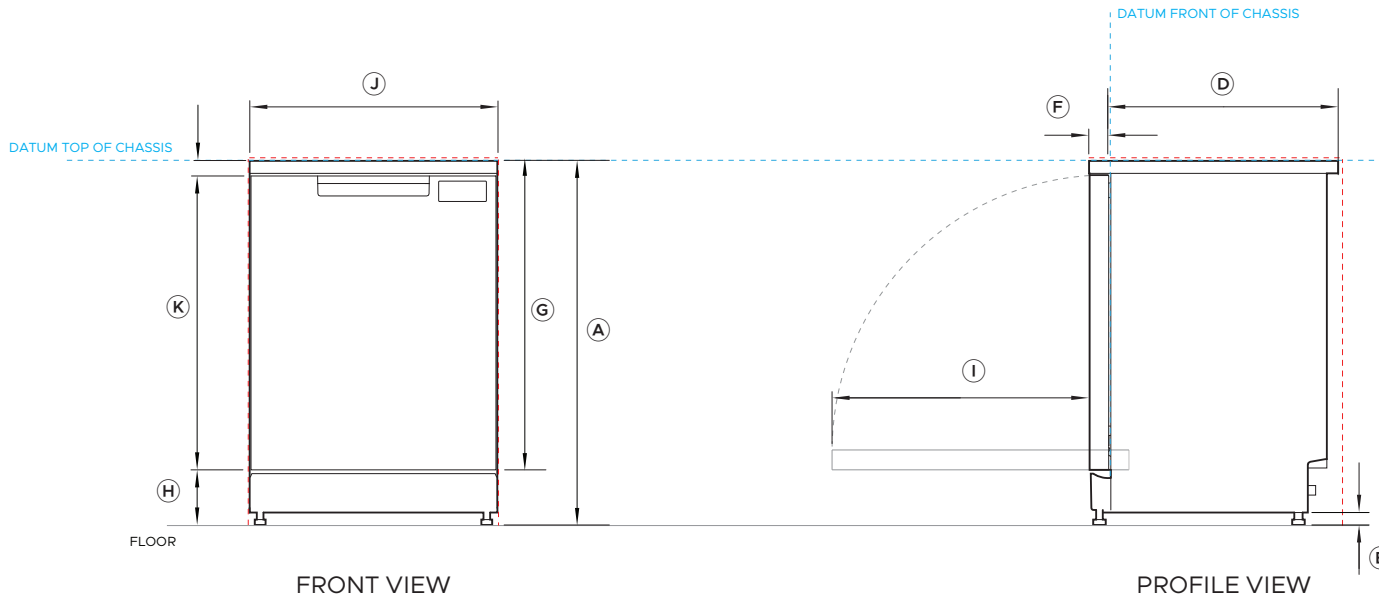

PRODUCT DIMENSIONS

ISO VIEW

CAVITY DIMENSIONS: STANDARD INSTALLATION

ISO VIEW

PLUMBING AND ELECTRICAL

REAR VIEW

ISO VIEW

	mm
A Overall height*	850 - 895
B Overall width	598
C Overall depth (including top panel)	600
D Height from bottom of door to floor*	103

* Depending on adjustment of levelling feet

	mm
A Overall height*	850 - 895
B Overall width	min 600
C Overall depth	min 605

*Depending on adjustment of levelling feet

PRODUCT SPECIFICATIONS

Model No.	Series 7 DW60FC3B3 DW60FC2B2 DW60FC3X3 Series 5 DW60FC2X2 DW60FC1B2 DW60FC1X2 DW60FC2X3
Dimensions	H 850 - 895mm* W 598mm D 605mm
Weight	54 kg
Packaged Weight	62 kg
Packaged dimensions	H 890mm x W 700mm x D 660mm
Electrical	
Dedicated Service (A)	10
Rated Power (W)	2400
Supply (Hz)	50
Voltage (V)	220-240
Connection	Hard wired
Plumbing	
Supply	3/4" (20mm) BSP connector water inlet hose with
Pressure	Min 0.03 Mpa (4.35psi), Max 1 Mpa (145psi)

DATA SHEETS

Model nos:

DW60FC3B3, DW60FC3B3, DW60FC3X3

DW60FC2X2, DW60FC1B2, DW60FC1X2, DW60FC2X3

Product Dimensions

	mm
A Overall height of product (incl. top panel)*	850 - 895
B Overall width of product**	598
C Overall depth of product (incl. top panel)	600
D Depth of chassis (incl. top panel)	558
E Height of feet*	0 - 45
F Door panel thickness	46
G Height from top of chassis to bottom of door panel	745
H Height from bottom of door to floor*	103
I Depth of door opening	620
J Door panel width	590
K Door panel height	711