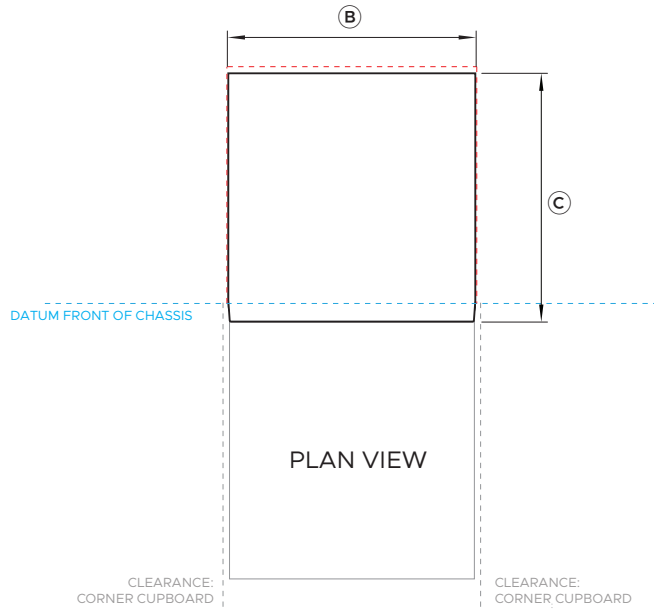

PRODUCT DIMENSIONS

ISO VIEW

CAVITY DIMENSIONS: STANDARD INSTALLATION

ISO VIEW

PLUMBING AND ELECTRICAL

REAR VIEW

ISO VIEW

	mm
A Overall height*	850 - 895
B Overall width	598
C Overall depth (including top panel)	600
D Height from bottom of door to floor*	103

* Depending on adjustment of levelling feet

	mm
A Overall height*	850 - 895
B Overall width	min 600
C Overall depth	min 605

*Depending on adjustment of levelling feet

PRODUCT SPECIFICATIONS

Model No.	Series 7 DW60FC3B3 DW60FC2B2 DW60FC3X3 Series 5 DW60FC2X2 DW60FC1B2 DW60FC1X2 DW60FC2X3
Dimensions	H 850 - 895mm* W 598mm D 605mm
Weight	54 kg
Packaged Weight	62 kg
Packaged dimensions	H 890mm x W 700mm x D 660mm
Electrical	
Dedicated Service (A)	10
Rated Power (W)	2400
Supply (Hz)	50
Voltage (V)	220-240
Connection	Hard wired
Plumbing	
Supply	3/4" (20mm) BSP connector water inlet hose with
Pressure	Min 0.03 Mpa (4.35psi), Max 1 Mpa (145psi)

DATA SHEETS

Model nos:

DW60FC3B3, DW60FC3B3, DW60FC3X3

DW60FC2X2, DW60FC1B2, DW60FC1X2, DW60FC2X3

Product Dimensions

	mm
A Overall height of product (incl. top panel)*	850 - 895
B Overall width of product**	598
C Overall depth of product (incl. top panel)	600
D Depth of chassis (incl. top panel)	558
E Height of feet*	0 - 45
F Door panel thickness	46
G Height from top of chassis to bottom of door panel	745
H Height from bottom of door to floor*	103
I Depth of door opening	620
J Door panel width	590
K Door panel height	711