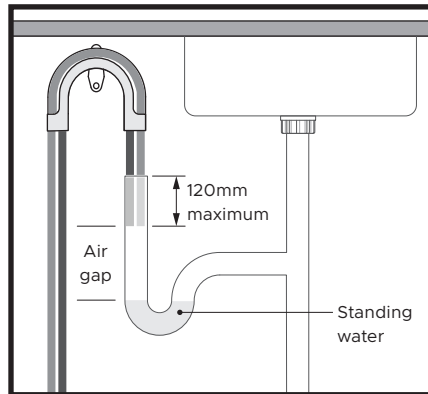

* Depending on adjustment of levelling feet

	mm
A Overall height*	850 - 895
B Overall width	min 600
C Overall depth	min 605

*Depending on adjustment of levelling feet

PRODUCT SPECIFICATIONS

Model No.	Series 7 DW60FC3B3 DW60FC2B2 DW60FC3X3 Series 5 DW60FC2X2 DW60FC1B2 DW60FC1X2 DW60FC2X3
Dimensions	H 850 - 895mm* W 598mm D 605mm
Weight	54 kg
Packaged Weight	62 kg
Packaged dimensions	H 890mm x W 700mm x D 660mm
Electrical	
Dedicated Service (A)	10
Rated Power (W)	2400
Supply (Hz)	50
Voltage (V)	220-240
Connection	Hard wired
Plumbing	
Supply	3/4" (20mm) BSP connector water inlet hose with
Pressure	Min 0.03 Mpa (4.35psi), Max 1 Mpa (145psi)

*Depending on adjustment of levelling feet

**The top panel may be removed to suit underbench cavity height

PRODUCT DATUM -----
INDICATES CABINETRY CLEARANCES -----

IMPORTANT NOTE: Throughout this guide, dimensions may vary by +/- 2 mm (1/16"). Please read the Installation Guide for detailed information on installing the product. For full installation instructions visit fisherpaykel.com

SERVICES

FRONT VIEW
SPIGOT INSTALLATION

FRONT VIEW
STANDPIPE INSTALLATION

DETAIL VIEW
SPIGOT INSTALLATION

DETAIL VIEW
STANDPIPE INSTALLATION

SERVICE REQUIREMENTS

Services can be routed to the left or right.

All connections, electrical and plumbing, **MUST** be made in adjacent cabinets.

Ensure electrical connections comply with all local standards.

SERVICE DIMENSIONS

	LEFT SIDE	RIGHT SIDE
(A) Length of drain hose	1980	1650
(B) Length of power cord*	950	1450
(C) Length of inlet hose	1450	1300
(D) Distance from floor to top of hose support	750 - 883	750 - 883
(E) Distance from floor to end of drain hoses**	min 500	min 500
(F) Inlet hose radius	min 200	min 200