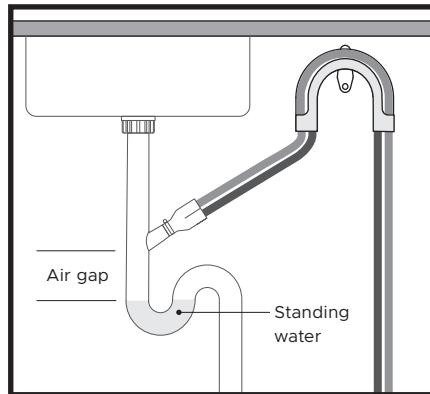

*Depending on adjustment of levelling feet

**The top panel may be removed to suit underbench cavity height

PRODUCT DATUM -----
INDICATES CABINETRY CLEARANCES -----

IMPORTANT NOTE: Throughout this guide, dimensions may vary by +/- 2 mm (1/16"). Please read the Installation Guide for detailed information on installing the product. For full installation instructions visit fisherpaykel.com

SERVICES

FRONT VIEW
SPIGOT INSTALLATION

FRONT VIEW
STANDPIPE INSTALLATION

DETAIL VIEW
SPIGOT INSTALLATION

DETAIL VIEW
STANDPIPE INSTALLATION

SERVICE REQUIREMENTS

Services can be routed to the left or right.

All connections, electrical and plumbing, **MUST** be made in adjacent cabinets.

Ensure electrical connections comply with all local standards.

SERVICE DIMENSIONS

	LEFT SIDE	RIGHT SIDE
(A) Length of drain hose	1980	1650
(B) Length of power cord*	950	1450
(C) Length of inlet hose	1450	1300
(D) Distance from floor to top of hose support	750 - 883	750 - 883
(E) Distance from floor to end of drain hoses**	min 500	min 500
(F) Inlet hose radius	min 200	min 200