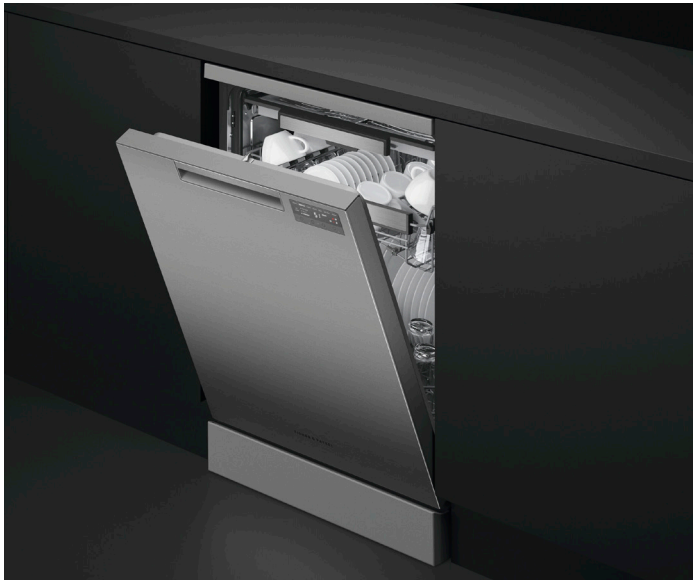

DW60FC4X2, DW60FC4X3

OVERVIEW

A freestanding dishwasher offering flexible placement across a range of configurations, available in Stainless Steel or Black Stainless Steel to complement our Contemporary style suite of appliances. Compatible with bench heights between 850–895mm, with Triple Wash System technology, Auto Cycle and AutoDry, plus a flexible cutlery tray, pitch-adjustable tines and SmarthQ™ app connectivity.

PRODUCTS

Series 7 Contemporary Dishwasher, 60cm, Stainless Steel

DW60FC4X2, DW60FC4X3

Series 7 Contemporary Dishwasher, 60cm, Black Stainless Steel

DW60FC4B2

SERIES & STYLE

Series 7

Contemporary

FEATURES

1. **1** Freestanding installation anywhere in the kitchen, including under bench heights between 850–895mm
2. **2** 15 place setting capacity, easily accommodating plate sizes up to 320mm
3. **3** Triple Wash System with three independent spray arms and three-stage filtration deliver perfect results across three racks
4. **4** Variable wash pressure adapts water flow and force to suit delicate glassware through to heavily soiled cookware
5. **5** Seven wash programs including Auto Cycle, which automatically adjusts time, temperature and water use to suit each load
6. **6** AutoDry automatically opens the door at end of the cycle and releases steam for more effective drying
7. **7** Intensive, Dry+, Sanitise and Half Load wash modifiers for added flexibility
8. **8** Flexible racking with cutlery tray, height-adjustable middle basket, cup racks and pitch-adjustable foldable tines
9. **9** Wi-Fi capability and SmarthQ™ app connectivity for remote control and notifications
10. **10** 4.5 star energy rating, 5.5 star water rating and 42dBA noise rating

The models shown in this Planning Guide may not be available in all markets and are subject to change at any time. Product specifications may vary from those shown. This Planning Guide should not be used as installation guidance for any product. Further information is required to safely and correctly install the products featured here. Specific installation guidance will be available on our website fisherpaykel.com