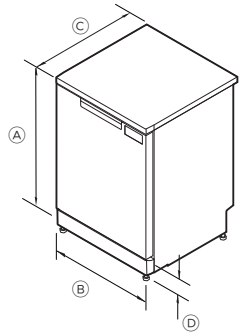

PRODUCT DIMENSIONS

ISO VIEW

CAVITY DIMENSIONS: STANDARD INSTALLATION

ISO VIEW

PLUMBING AND ELECTRICAL

REAR VIEW

ISO VIEW

	mm
A Overall height*	850 - 895
B Overall width	598
C Overall depth (including top panel)	600
D Height from bottom of door to floor*	103