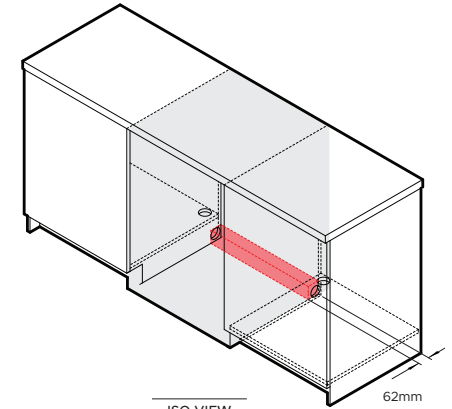

PRODUCT DIMENSIONS

ISO VIEW

CAVITY DIMENSIONS: STANDARD INSTALLATION

ISO VIEW

PLUMBING AND ELECTRICAL

REAR VIEW

ISO VIEW

	mm
A Overall height*	850 - 895
B Overall width	598
C Overall depth (including top panel)	600
D Height from bottom of door to floor*	103

* Depending on adjustment of levelling feet

	mm
A Overall height*	850 - 895
B Overall width	min 600
C Overall depth	min 605

*Depending on adjustment of levelling feet

PRODUCT SPECIFICATIONS

Model No.	Series 7 DW60FC3B3 DW60FC2B2 DW60FC3X3 Series 5 DW60FC2X2 DW60FC1B2 DW60FC1X2 DW60FC2X3
Dimensions	H 850 - 895mm* W 598mm D 605mm
Weight	54 kg
Packaged Weight	62 kg
Packaged dimensions	H 890mm x W 700mm x D 660mm
Electrical	
Dedicated Service (A)	10
Rated Power (W)	2400
Supply (Hz)	50
Voltage (V)	220-240
Connection	Hard wired
Plumbing	
Supply	3/4" (20mm) BSP connector water inlet hose with
Pressure	Min 0.03 Mpa (4.35psi), Max 1 Mpa (145psi)