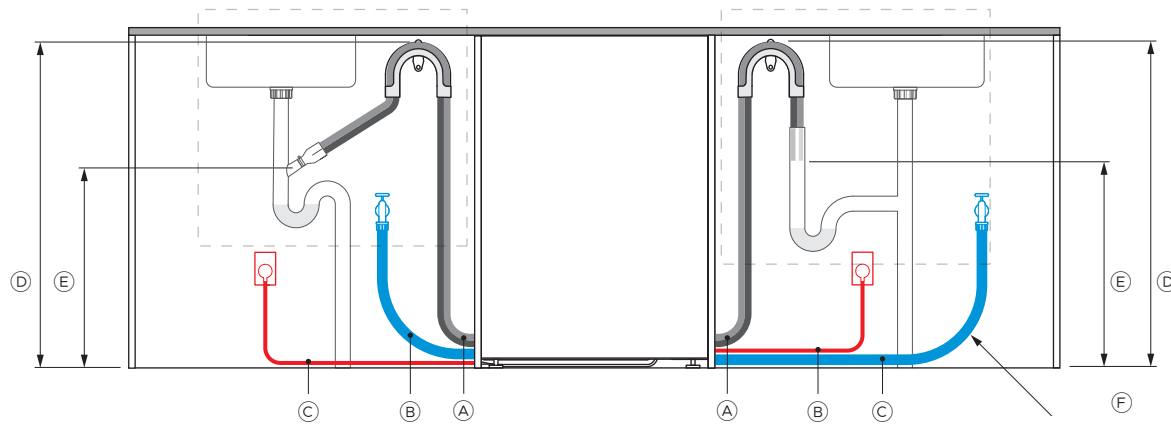

*Depending on adjustment of levelling feet

**Excluding side seals

Minimum Clearances

	mm
Inside height of cavity* with top panel in place	850 - 895
with top panel removed**	820 - 865
Inside width of cavity	min 600
Overall depth of cavity	min 605

*Depending on adjustment of levelling feet

**The top panel may be removed to suit underbench cavity height

PRODUCT DATUM -----
INDICATES CABINETRY CLEARANCES -----

IMPORTANT NOTE: Throughout this guide, dimensions may vary by +/- 2 mm (1/16"). Please read the Installation Guide for detailed information on installing the product. For full installation instructions visit fisherpaykel.com

SERVICES

FRONT VIEW
SPIGOT INSTALLATION

FRONT VIEW
STANDPIPE INSTALLATION

DETAIL VIEW
SPIGOT INSTALLATION

DETAIL VIEW
STANDPIPE INSTALLATION

SERVICE REQUIREMENTS

Services can be routed to the left or right.

All connections, electrical and plumbing, **MUST** be made in adjacent cabinets.

Ensure electrical connections comply with all local standards.

SERVICE DIMENSIONS

	LEFT SIDE	RIGHT SIDE
(A) Length of drain hose	1980	1650
(B) Length of power cord*	950	1450
(C) Length of inlet hose	1450	1300
(D) Distance from floor to top of hose support	750 - 883	750 - 883
(E) Distance from floor to end of drain hoses**	min 500	min 500
(F) Inlet hose radius	min 200	min 200