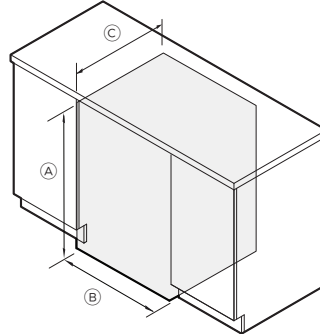

PRODUCT DIMENSIONS

ISO VIEW

CAVITY DIMENSIONS: STANDARD INSTALLATION

ISO VIEW

PLUMBING AND ELECTRICAL

REAR VIEW

ISO VIEW

	mm
A Overall height*	850 - 895
B Overall width	598
C Overall depth (including top panel)	600
D Height from bottom of door to floor*	103