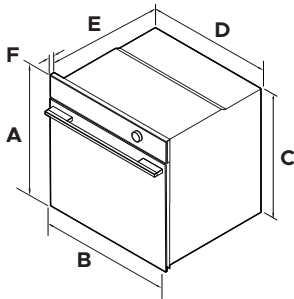

STANDARD (MINIMAL & CONTEMPORARY MODELS)

OB60SAMPUNB5, OB60SAMPUNG5, OB60SAMPUB5, OB60SAMPUG5,
OB60SAMPTB5, OB60SAMPTG5, OB60SACPTDX5, OB60SACPUDX5

PRODUCT DIMENSIONS	mm
A Overall height	598
B Overall width	596
C Chassis height	575
D Chassis width	556
E Chassis depth	545
F Control panel thickness	20

CAVITY DIMENSIONS	mm
A Minimum inside height of cavity	580
B Minimum inside width of cavity	560
C Minimum inside depth of cavity	550
Recommended cabinet width	600

ELECTRICAL CONNECTION

SPECIFICATIONS	OB60 MODELS
Dedicated Circuit (A)	16
Rated Power (W)	2800 - 3300
Supply (Hz)	50
Voltage (V)	220 - 240
Connection	Flex cord with plug 1500mm