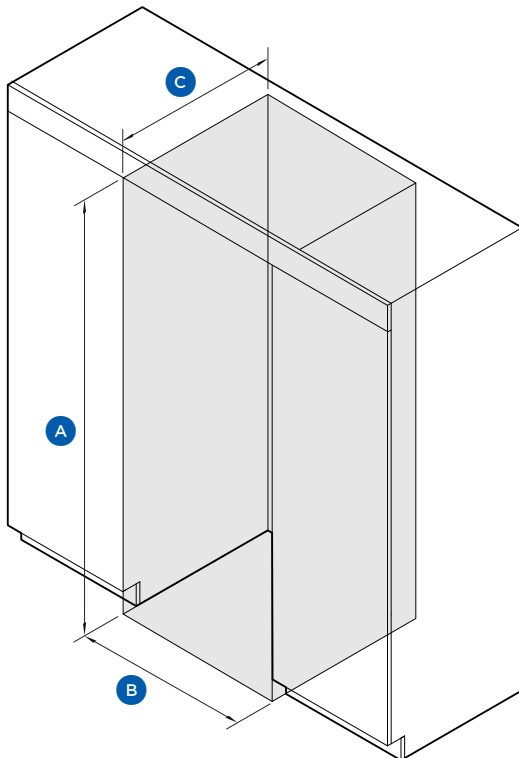

Product Overview

PRODUCT DIMENSIONS

		mm
A	Overall height	1775
B	Overall width	597
C	Overall depth	693

CAVITY DIMENSIONS

		mm
A	Overall height of cavity	1825
B	Overall width of cavity	697
C	Minimum depth of cavity	743