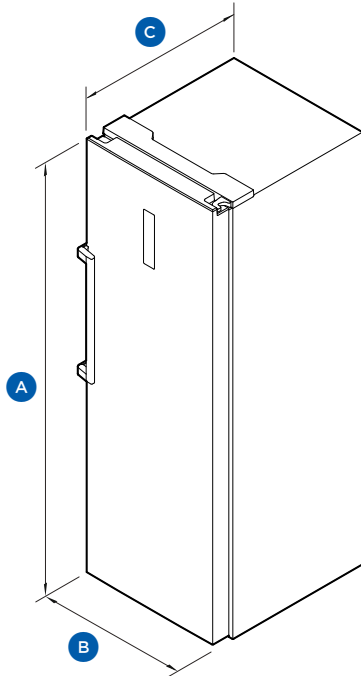

HVF275DW - White

HVF275DC - Black

276L 300 Series Vertical Freezer

HVF275DW

HVF275DC

Height

1775mm

Width

597mm

Depth

693mm

Weight
(Packaged)

77kg

Weight
(Product)

71kg

FEATURES

- 276L total capacity
- Hybrid design – switch between fridge or freezer modes
- SuperFreeze™ function
- Three adjustable shelves and three drawers for flexible storage
- External UI display for mode and temperature control
- Flat reversible door with pull-assist recessed handle
- Interior LED lighting
- Manual twist ice maker
- Frost-free cooling system
- Uses eco-friendly R600a refrigerant

Product Overview

PRODUCT DIMENSIONS

		mm
A	Overall height	1775
B	Overall width	597
C	Overall depth	693

CAVITY DIMENSIONS

		mm
A	Overall height of cavity	1825
B	Overall width of cavity	697
C	Minimum depth of cavity	743